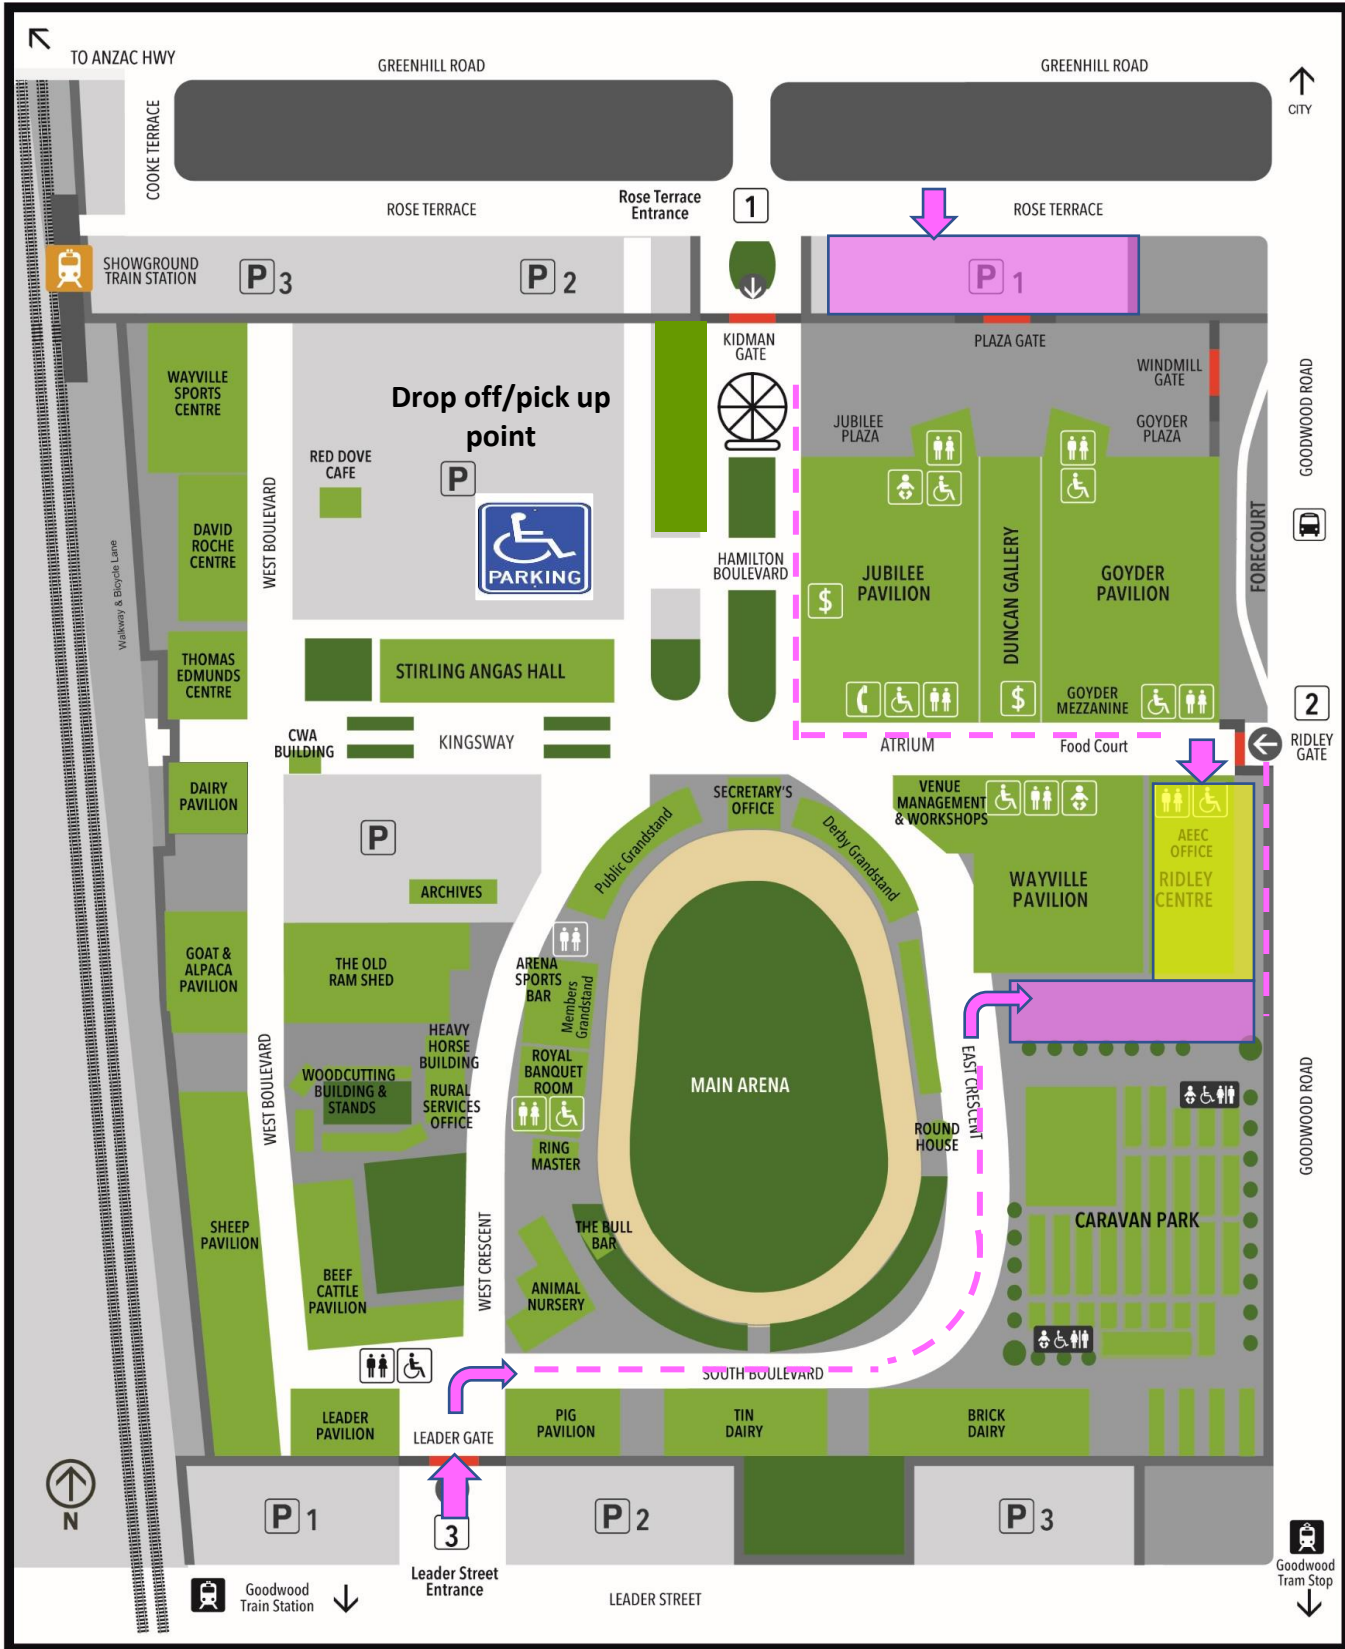

#MyLifeChoices

DISABILITY, AGEING
AND LIFESTYLE EXPO

Networking Breakfast
RIDLEY PAVILION

PARKING

Symbol Key

- | | | | |
|--|-----------------------|--|--------------------------|
| | Toilets | | Car Park |
| | Disabled Toilets | | ATM |
| | Telephone (Cash Only) | | Baby Change |
| | Bus Stop | | Showground Train Station |