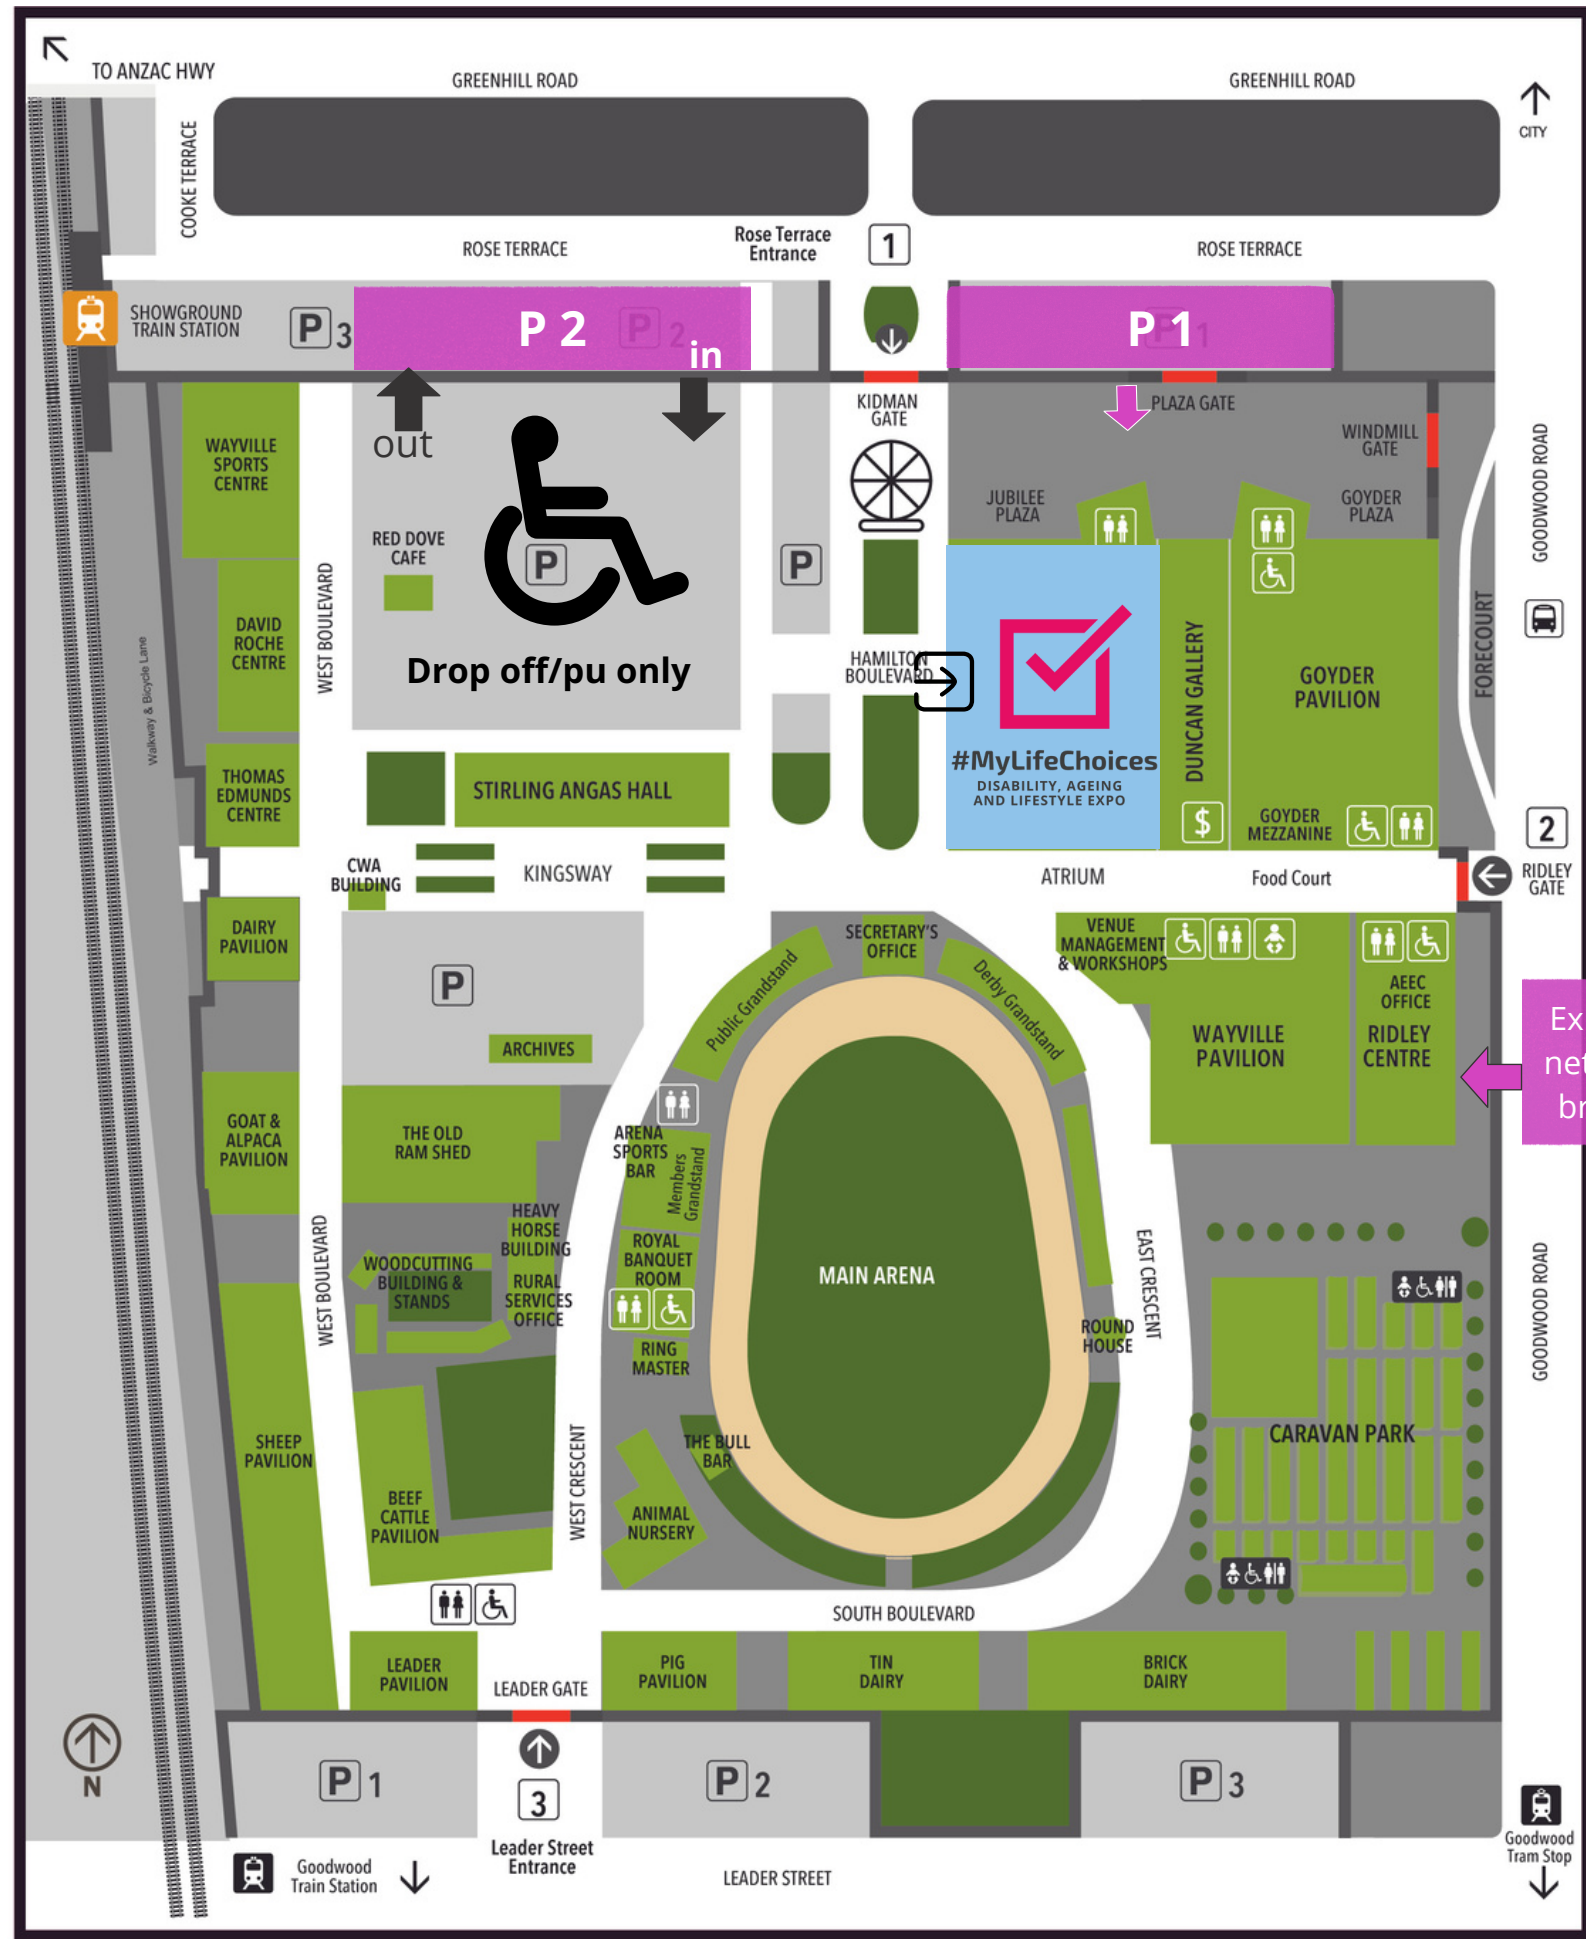

**DISABILITY PARKING**  
Drop off/pick up point  
entry via P2 Car park

**EXHIBITOR PARKING**

**BUMP IN/OUT**  
walk in gate

Exhibitors networking breakfast